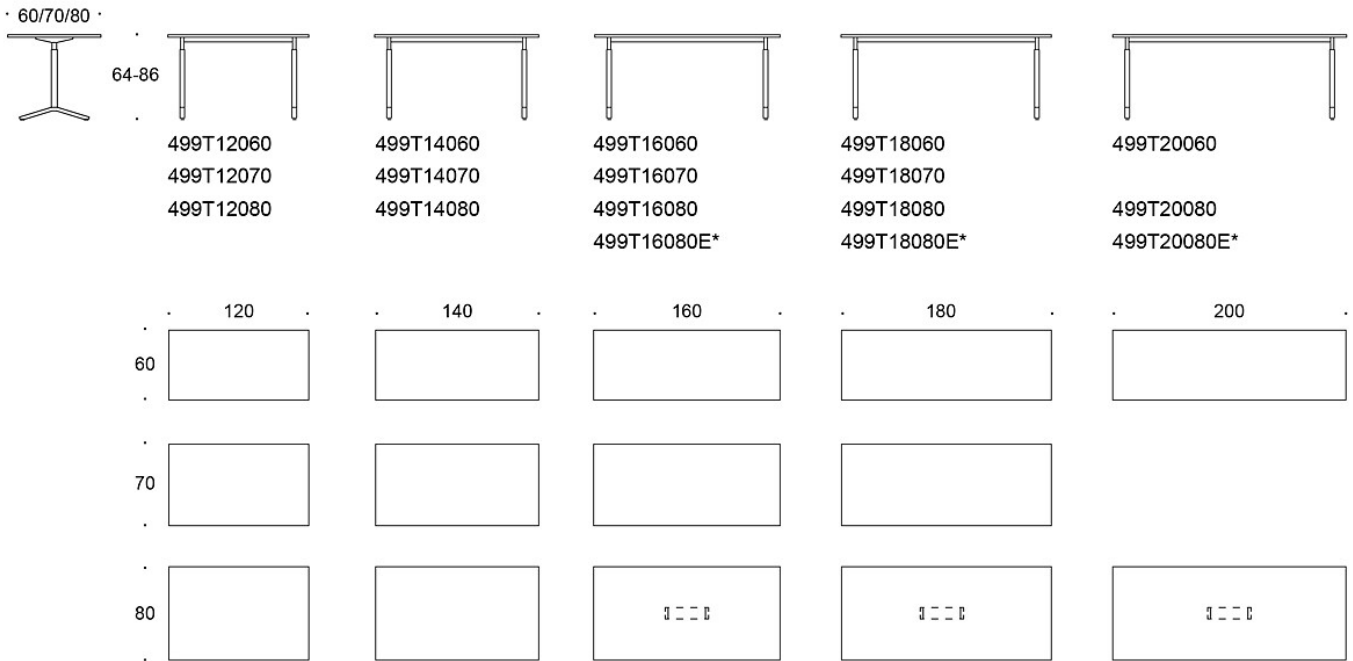

---

**MATERIAL DESCRIPTION:**

**Table top:** white laminate or oak, ash and stained ash

**Base:** epoxy lacquered steel in white, black or in Inspiring Colours

**Height adjustment screws:** white or black

---

**PRODUCT CODE NUMBER:**

499T

---

**ACCESSORIES:**

**Power outlet, frame and lid:** white, black and aluminium

---

**ADJUSTMENT RANGE:**

**Manual height adjustment:** 64 - 86 cm

---

**DIMENSIONS:**

Leg tube 40x40 mm

Dimensional drawing:

E\* = with power outlet, E3 = 30 cm, E6 = 60 cm