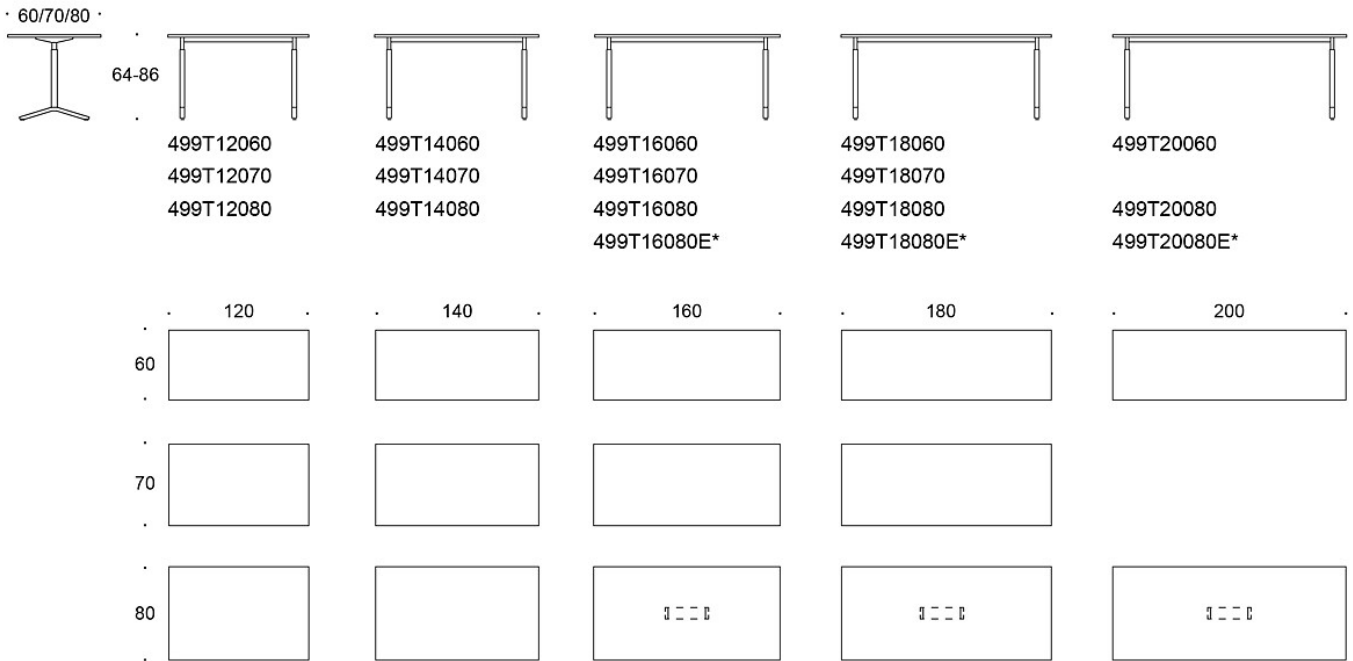

PRODUCT CODE NUMBER:

499T

ACCESSORIES:

Power outlet, frame and lid: white, black and aluminium

ADJUSTMENT RANGE:

Manual height adjustment: 64 - 86 cm

FEATURES:

Power inlay options for electricity hatch:

Short hatch 30 cm:

- 3 x power
- 2 x power + 2 x USB-A + 2 x USB-C

Long hatch 60 cm:

- 5 x power + 2 x USB-A + 2 x USB-C
 - 5 x power + 1 x USB-A + 1 x USB-C + 1 x HDMI + 2 x RJ45 + 1 x USB-C (data)
-

CARBON FOOTPRINT:

Alku 499T, 160x80: 54.37 kg CO₂e

DIMENSIONS:

Leg tube 40x40 mm

Dimensional drawing:

E* = with power outlet, E3 = 30 cm, E6 = 60 cm