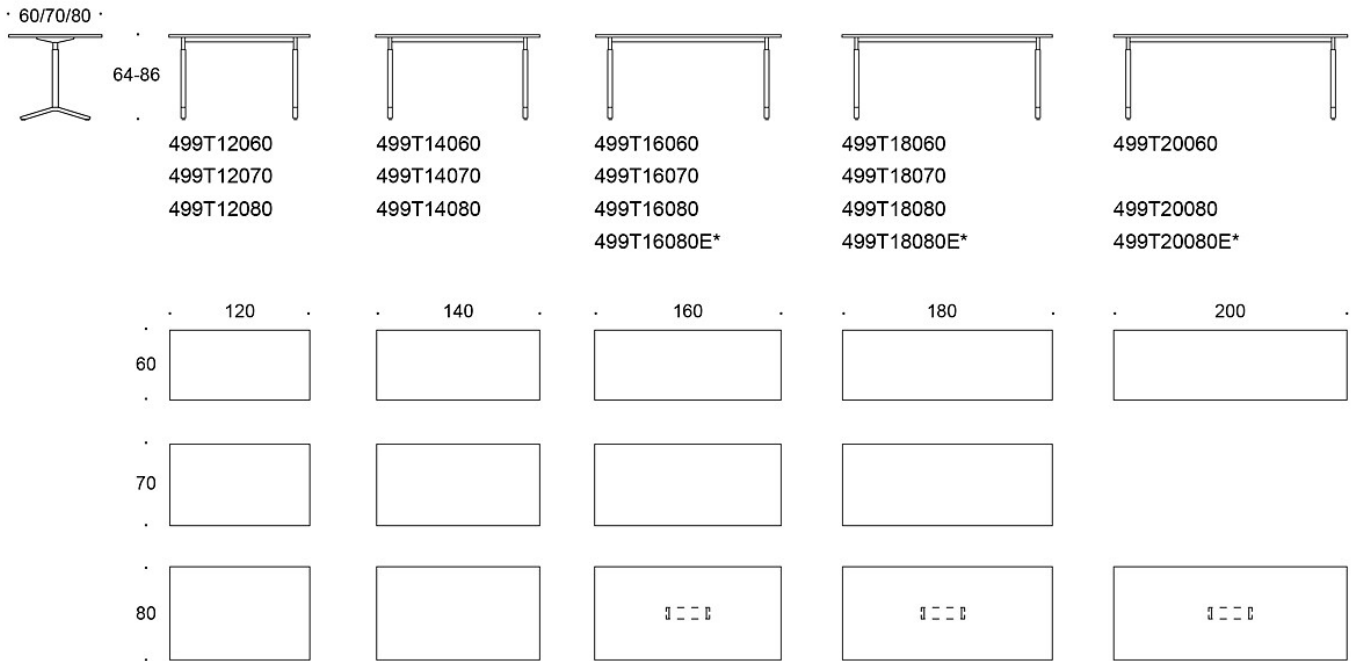

MATERIAL DESCRIPTION:

Table top: white laminate or oak, ash and stained ash

Base: epoxy lacquered steel in white, black or in Inspiring Colours

Height adjustment screws: white or black

PRODUCT CODE NUMBER:

499T

ACCESSORIES:

Power outlet, frame and lid: white, black and aluminium

ADJUSTMENT RANGE:

Manual height adjustment: 64 - 86 cm

DIMENSIONS:

Leg tube 40x40 mm

Dimensional drawing:

E* = with power outlet, E3 = 30 cm, E6 = 60 cm