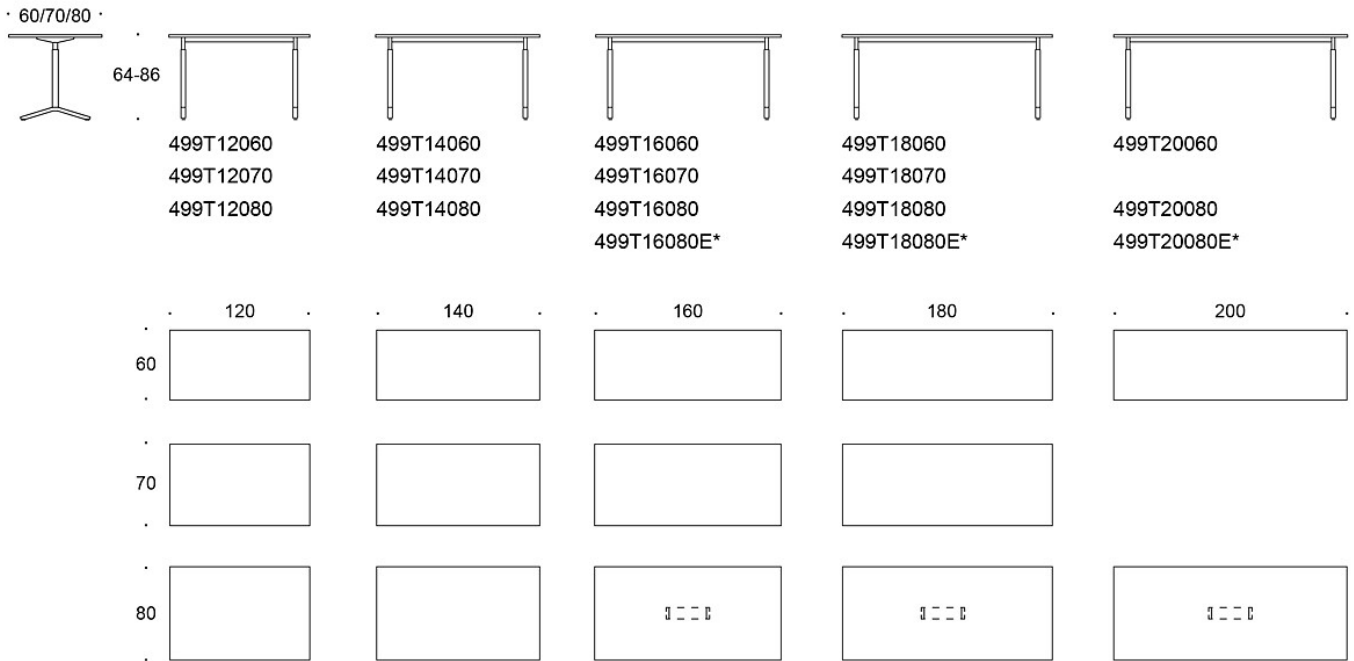

PRODUCT CODE NUMBER:

499T

ACCESSORIES:

Power outlet, frame and lid: white, black and aluminium

ADJUSTMENT RANGE:

Manual height adjustment: 64 - 86 cm

FEATURES:

Power inlay options for electricity hatch:

Short hatch 30 cm:

- 3 x power
- 2 x power + 2 x USB-A + 2 x USB-C

Long hatch 60 cm:

- 5 x power + 2 x USB-A + 2 x USB-C
 - 5 x power + 1 x USB-A + 1 x USB-C + 1 x HDMI + 2 x RJ45 + 1 x USB-C (data)
-

CARBON FOOTPRINT:

Alku 499T, 160x80: 54.37 kg CO₂e

DIMENSIONS:

Leg tube 40x40 mm

Dimensional drawing:

E* = with power outlet, E3 = 30 cm, E6 = 60 cm